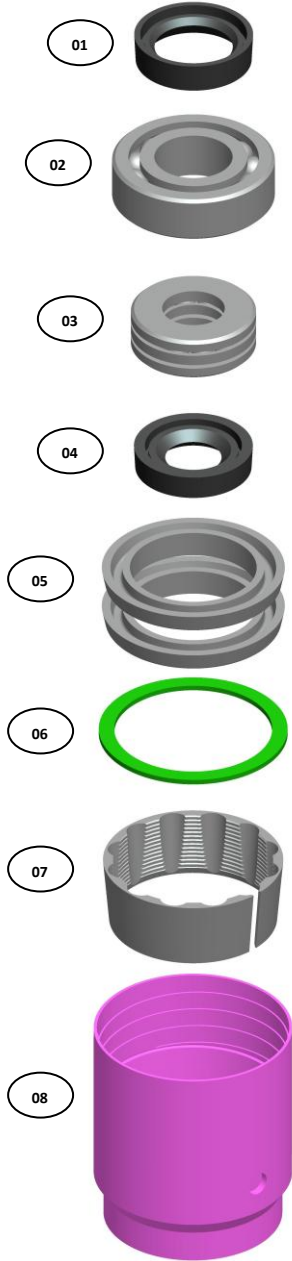

NMLC CORE BARREL SPARE PARTS KIT

	ITEM DESCRIPTION	PART NUMBERS
1-8	NMLC CORE BARREL SPARE PARTS KIT	68-00-140
01	NMLC OIL SEAL	68-01-004
02	NMLC BALL BEARING	68-01-006
03	NMLC THRUST BEARING	68-01-007
04	NMLC OIL SEAL	68-01-009
05	NMLC OIL SEALS – 2 NOS.	68-03-008
06	NMLC RING STOP	68-03-016
07	NMLC CORE LIFTER	68-03-017
08	NMLC CORE LIFTER CASE	68-03-018